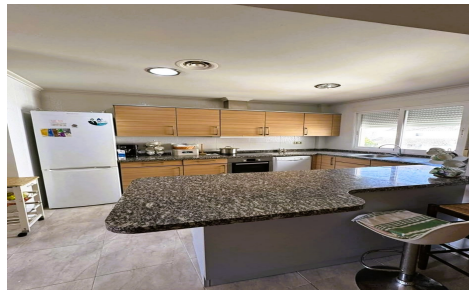

3

2

200m²

N/A

N/A

This charming penthouse in Benitachell is an architectural gem, designed for those who value comfort, light, and endless views. With a privileged south-facing orientation that ensures brightness throughout the day, the home features 200 m² of constructed space, an impeccable layout, and an atmosphere that invites you to enjoy the good life.

Upon entering the home, a spacious and elegant living-dining area greets you. This open space, bathed in natural light, opens directly to the most spectacular feature of the penthouse: a 98 m² terrace that redefines the concept of Mediterranean living. Here you can enjoy magical sunrises, evenings under the stars, or moments of relaxation with complete privacy and breathtaking... (Ask for