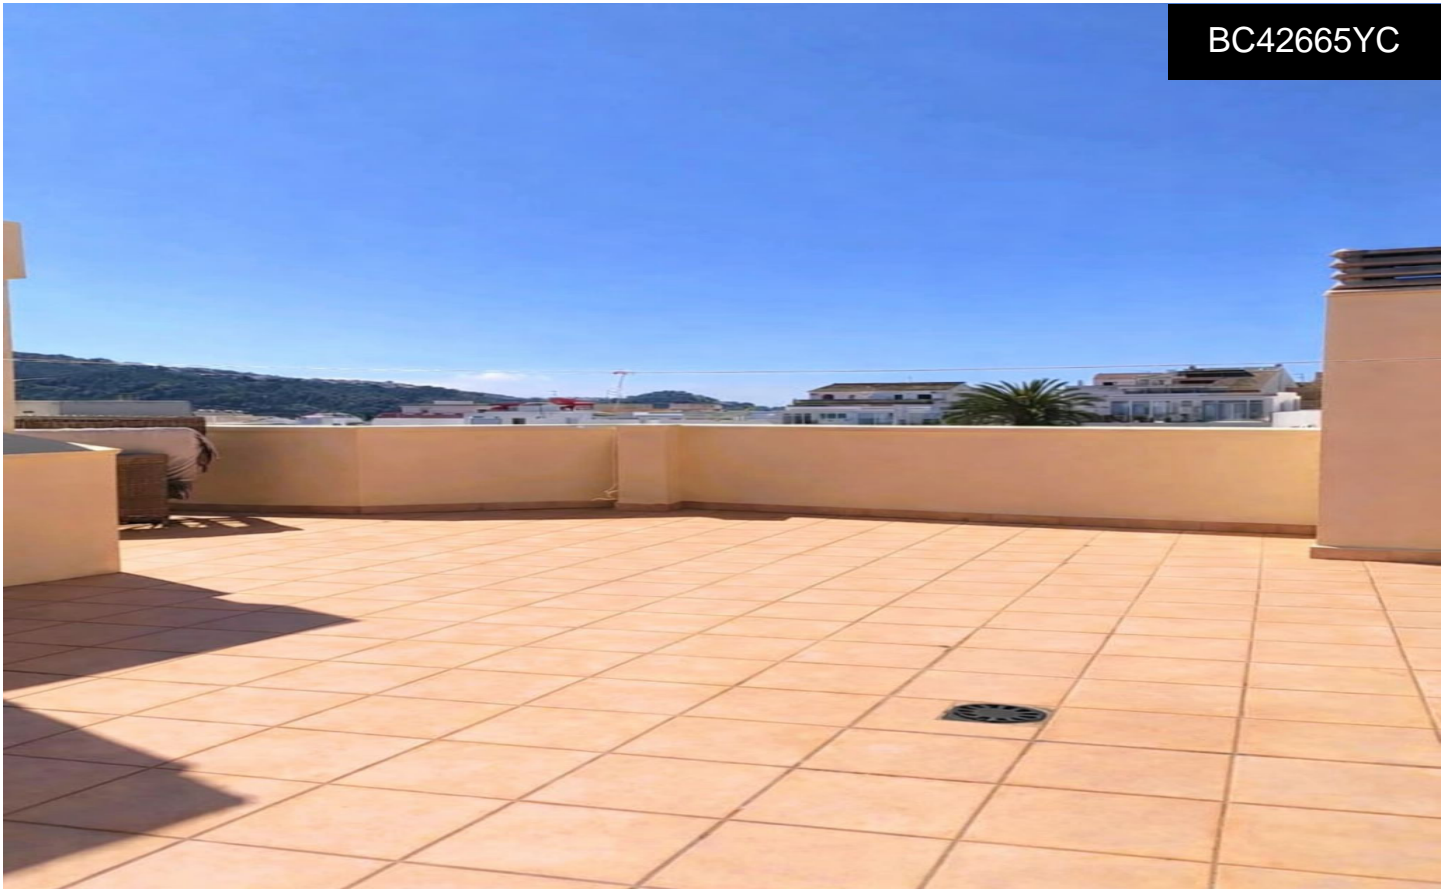

BC42665YC

Apartment in Benitachell

€315,000