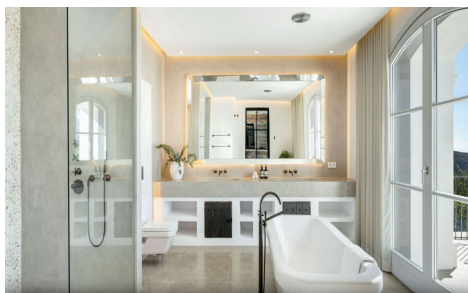

## Villa in Benahavis

€10,700,000

7

6

937m<sup>2</sup>

4,974m<sup>2</sup>

N/A

Set within the prestigious, 24-hour secure enclave of the Marbella Club Golf Resort, this Andalusian-inspired yet contemporary mansion offers an extraordinary fusion of timeless elegance and modern luxury. The exclusive resort is home to an exceptional 18-hole golf course designed by the legendary Dave Thomas, alongside renowned equestrian facilities that host the Spanish Show Jumping Championships.

Upon entering, you are greeted by an expansive lounge featuring a sleek glass fireplace that frames stunning views of the 113 m<sup>2</sup> pool, manicured gardens, and the Mediterranean Sea. The pool area has been enhanced with premium features, including a heated system, electric cover, and solar