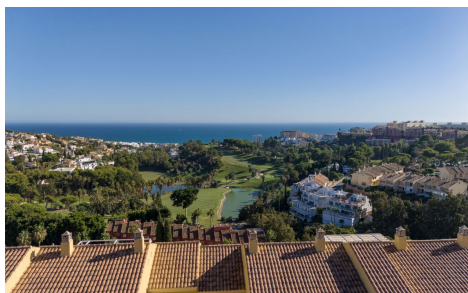

2

2

88m²

N/A

Modern Living with Andalusian Charm

Experience the perfect blend of contemporary comfort and traditional Andalusian elegance in this exclusive residential community, designed for those who appreciate quality and natural beauty. Nestled in a serene setting, every day here is an invitation to embrace the best of the Costa del Sol. The duplex penthouses are a true highlight, featuring an open-plan living-dining area that flows seamlessly onto a spacious terrace. The ground floor includes two bedrooms and two bathrooms, with some units offering an additional terrace for added flexibility. Upstairs, the master suite boasts a private terrace, creating a luxurious retreat.