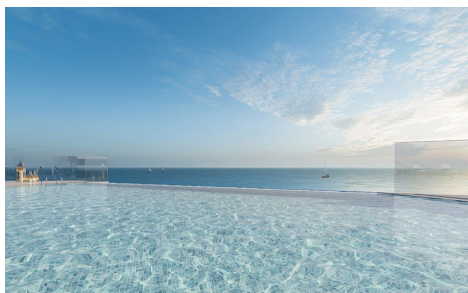

## Penthouse in Benalmadena Costa

€532,000

2

2

112m<sup>2</sup>

N/A

Wake up every day to breathtaking sea views in a bright, spacious home designed for comfort and relaxation. This exclusive development features 74 stylish 2- and 3-bedroom residences, each with expansive terraces, lush gardens, and a sparkling communal pool-perfect for unwinding in a serene coastal setting.