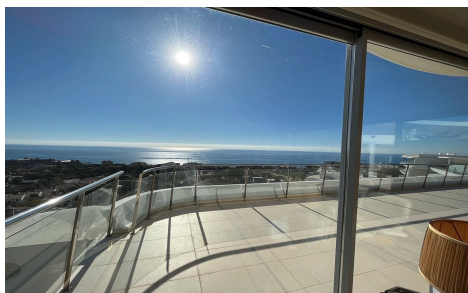

3

3

246m²

N/A

*** STUNNING TURNKEY PENTHOUSE WITH HUGE 116SQM TERRACE, SOUTH FACING AND PANORAMIC VIEWS TO THE SEA, FUENGIROLA AND THE MOUNTAIN *** ** READY TO MOVE IN **

Luxury is latent when entering through its exclusive Lobby with panoramic elevator, Business Center for your work meetings and the Sky Lounge that will be the perfect closing to your day with the contemplation of a starry sky as a ceiling and the Mediterranean Sea in the background.

Spacious penthouse ready to move into with a large terrace on one floor. The house has an outdoor spa and is in very good condition, excellent construction qualities. The property stands out for its