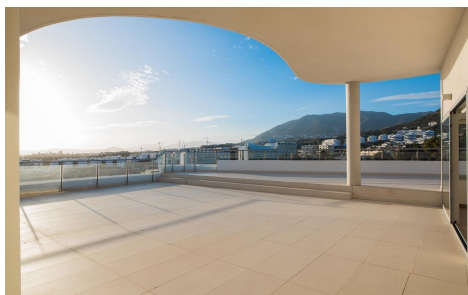

MLS28663K

**Penthouse in Benalmadena**

**€1,249,000**

3

3

357m<sup>2</sup>

N/A

\*\*\* STUNNING BUTTERFLY PENTHOUSE WITH HUGE 172SQM TERRACE, SOUTHWEST FACING AND PANORAMIC VIEWS TO THE SEA, FUENGIROLA AND THE MOUNTAIN \*\*\* \*\*  
 READY TO MOVE IN \*\*\* Spacious luxury penthouse ready to move in, with large terrace on one floor. The property has an exterior spa and is in very good condition. Excellent construction qualities. The property stands out for its southwest orientation with the best afternoon sun all year round. The best height of the project. The luxury is latent as you enter through its exclusive lobby with panoramic lift, Business Center for your business meetings and the Sky Lounge that will be the perfect ending to your day...(Ask for More Details!)