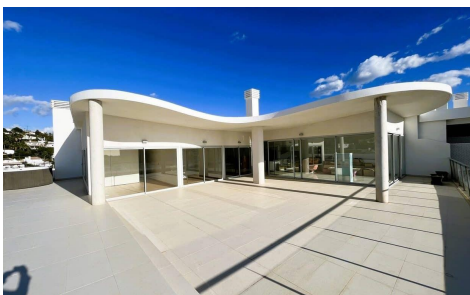

MLS28663K

**Penthouse in Benalmadena**

**€1,249,000**

3

3

357m<sup>2</sup>

N/A

\*\*\* STUNNING BUTTERFLY PENTHOUSE WITH HUGE 172SQM TERRACE, SOUTHWEST FACING AND PANORAMIC VIEWS TO THE SEA, FUENGIROLA AND THE MOUNTAIN \*\*\* \*\*  
 READY TO MOVE IN \*\*\* Spacious luxury penthouse ready to move in, with large terrace on one floor. The property has an exterior spa and is in very good condition. Excellent construction qualities. The property stands out for its southwest orientation with the best afternoon sun all year round. The best height of the project. The luxury is latent as you enter through its exclusive lobby with panoramic lift, Business Center for your business meetings and the Sky Lounge that will be the perfect ending to your day...(Ask for More Details!)