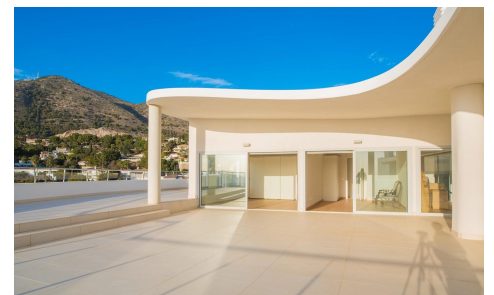

MLS28663K

**Penthouse in Benalmadena**

**€1,249,000**

3

3

357m<sup>2</sup>

N/A

\*\*\* STUNNING BUTTERFLY PENTHOUSE WITH HUGE 172SQM TERRACE, SOUTHWEST FACING AND PANORAMIC VIEWS TO THE SEA, FUENGIROLA AND THE MOUNTAIN \*\*\* \*\*  
 READY TO MOVE IN \*\*\* Spacious luxury penthouse ready to move in, with large terrace on one floor. The property has an exterior spa and is in very good condition. Excellent construction qualities. The property stands out for its southwest orientation with the best afternoon sun all year round. The best height of the project. The luxury is latent as you enter through its exclusive lobby with panoramic lift, Business Center for your business meetings and the Sky Lounge that will be the perfect ending to your day...(Ask for More Details!)