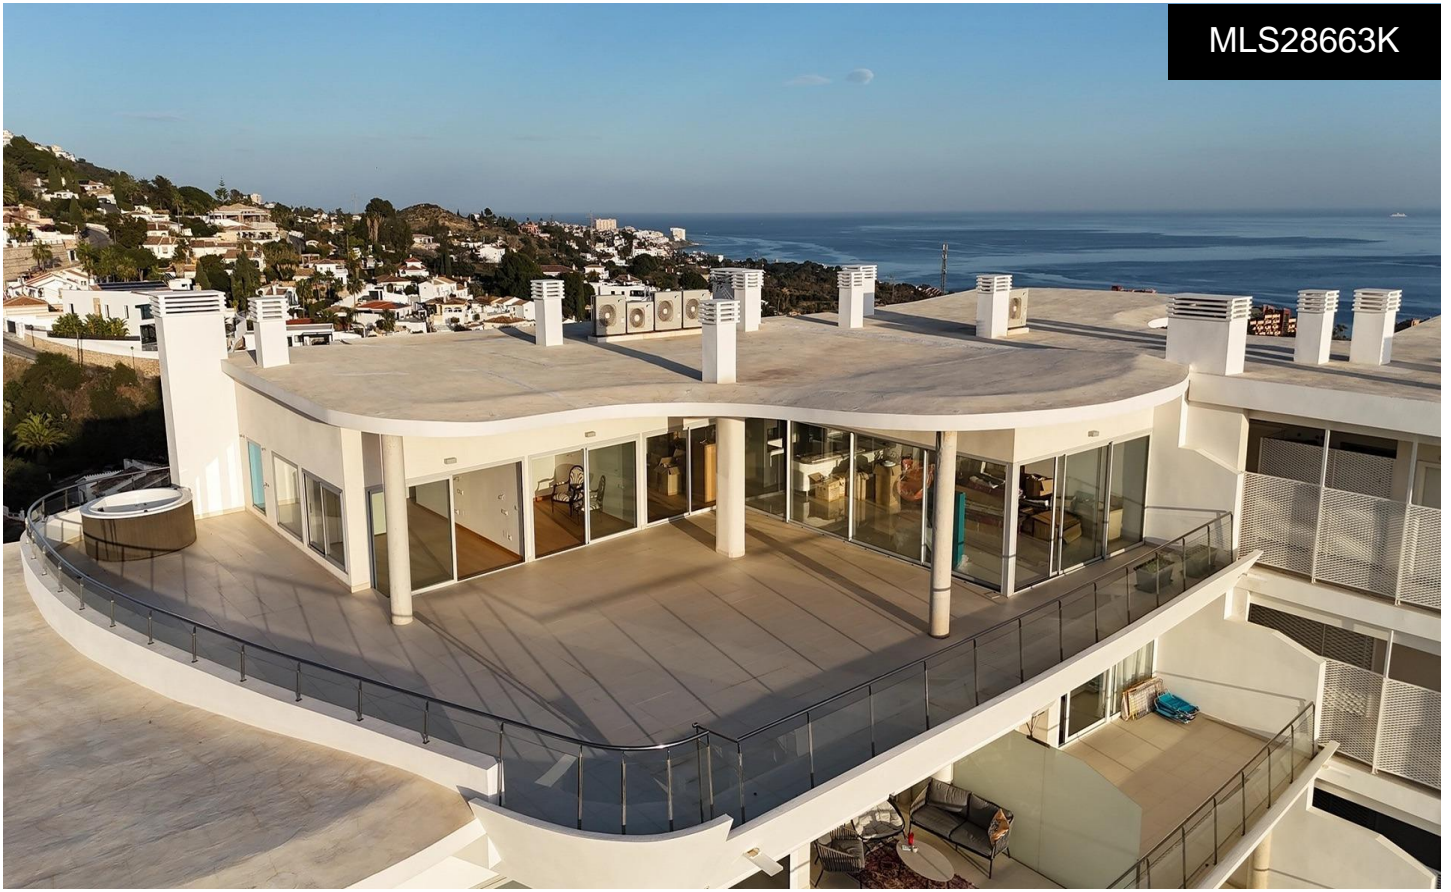

MLS28663K

**Penthouse in Benalmadena**

**€1,249,000**

3

3

357m<sup>2</sup>

N/A

\*\*\* STUNNING BUTTERFLY PENTHOUSE WITH HUGE 172SQM TERRACE, SOUTHWEST FACING AND PANORAMIC VIEWS TO THE SEA, FUENGIROLA AND THE MOUNTAIN \*\*\* \*\*  
 READY TO MOVE IN \*\*\* Spacious luxury penthouse ready to move in, with large terrace on one floor. The property has an exterior spa and is in very good condition. Excellent construction qualities. The property stands out for its southwest orientation with the best afternoon sun all year round. The best height of the project. The luxury is latent as you enter through its exclusive lobby with panoramic lift, Business Center for your business meetings and the Sky Lounge that will be the perfect ending to your day...(Ask for More Details!)