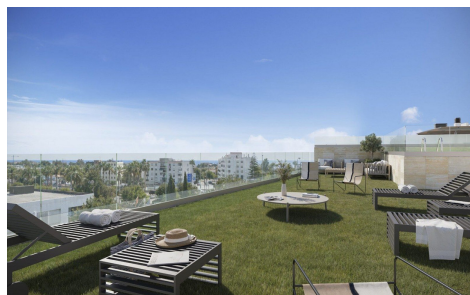

2

2

65m²

N/A

** Last 2 bed available **

Don't miss this extraordinary opportunity to live in the heart of San Pedro Alcántara! Perfectly positioned just a short stroll from the beach, some units with panoramic views of the Marbella coastline and the iconic Concha peak, this development is your gateway to a vibrant and luxurious lifestyle.

Why This Is an Unmissable Opportunity:

- Prime Location: Minutes from the beach, Puerto Banús, and Marbella's vibrant hub, you'll have world-class dining, shopping, and entertainment right on your doorstep.