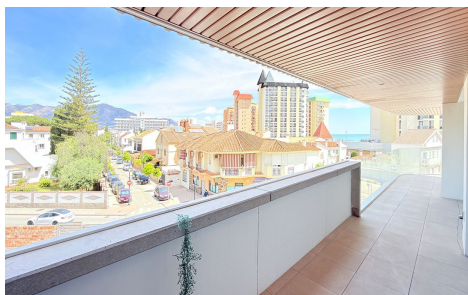

## Apartment in Fuengirola

€820,000

2

2

114m<sup>2</sup>

N/A

N/A

Set within the refined environment of Jade Tower, this elegant second floor residence offers a seamless blend of contemporary design and Mediterranean lifestyle, just moments from the sea. The apartment welcomes you into a bright open plan living and dining area where large sliding doors invite natural light to flow throughout the space. The interior extends effortlessly onto a remarkable L shaped terrace of nearly 55 square metres, designed to become a true extension of the home. Carefully arranged into distinct areas, it offers a refined outdoor lounge, a generous dining setting and additional space to unwind in complete privacy. From here, the views open toward the sea, while the left...(Ask for More Details!)