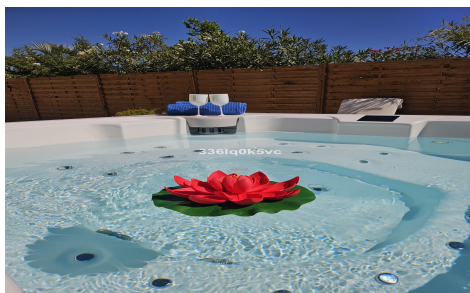

Villa in Benahavis **€550,000**

3

3

138m²

320m²

N/A

Exclusive Detached Villa with Private Jacuzzi - Parque Botánico, Benahavis

Located in the secure and prestigious hills of Benahavis, this charming detached family home offers the perfect blend of Mediterranean tranquility and resort-style luxury. Situated within the sought-after Parque Botánico Las Lomas del Guadalmina urbanization, this property is designed for those seeking privacy and a high quality of life.

Your Private Sanctuary

This villa is designed for comfort, ease of use, and maximum privacy:

Single-Level Living: The home features a practical layout all on one floor, providing seamless flow