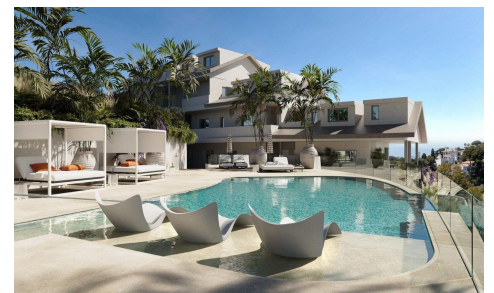

IM89438B

Penthouse in Benalmadena Costa

€1,040,000

3

2

136m²

N/A

Discover an exclusive boutique project of just sixteen 3 and 4 bedroom homes, each with expansive south-facing terraces with panoramic sea views designed to elevate your quality of life. Nestled in a prime location, just 300 meters from Malibu Beach, this development occupies one of the last available plots along the beautiful Benalmadena coast. Surrounded by essential services and boasting excellent connections, it offers the perfect blend of convenience and luxury.

The communal areas are thoughtfully designed to feel like an extension of your home, creating a seamless flow between indoor and outdoor living. Large windows open up to breath taking sea views, embodying the true Mediterranean lifestyle, where the line...(Ask for More Details!)