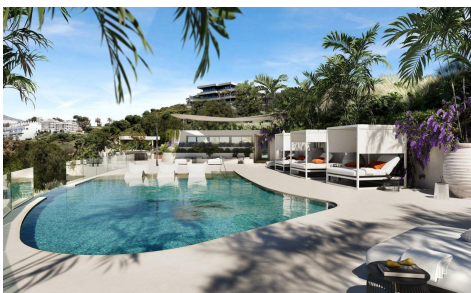

IM89438B

Penthouse in Benalmadena Costa

€1,040,000

3

2

136m²

N/A

Discover an exclusive boutique project of just sixteen 3 and 4 bedroom homes, each with expansive south-facing terraces with panoramic sea views designed to elevate your quality of life. Nestled in a prime location, just 300 meters from Malibu Beach, this development occupies one of the last available plots along the beautiful Benalmadena coast. Surrounded by essential services and boasting excellent connections, it offers the perfect blend of convenience and luxury.

The communal areas are thoughtfully designed to feel like an extension of your home, creating a seamless flow between indoor and outdoor living. Large windows open up to breath taking sea views, embodying the true Mediterranean lifestyle, where the line...(Ask for More Details!)