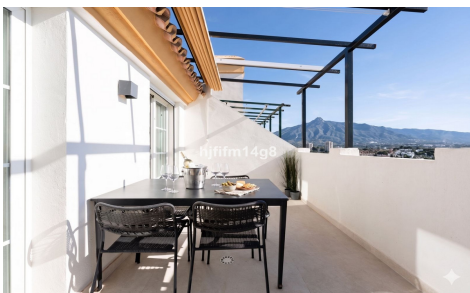

## Apartment in Marbella

€595,000

2

2

96m<sup>2</sup>

N/A

N/A

Discover this bright and beautifully presented duplex penthouse in the sought-after Señorío de Aloha, located in the heart of Nueva Andalucía. Positioned on the top floor of a secure, well-maintained community, this property offers an exceptional blend of comfort, privacy, and breathtaking views across the Mediterranean and La Concha mountain.

The apartment features two spacious bedrooms and two modern bathrooms, complemented by a stylish living area designed for both relaxation and entertaining. Recently refurbished, the home presents a fresh, contemporary feel while retaining a warm and inviting atmosphere.

The standout feature is the generous east-facing terrace, offering spectacular panoramic views and