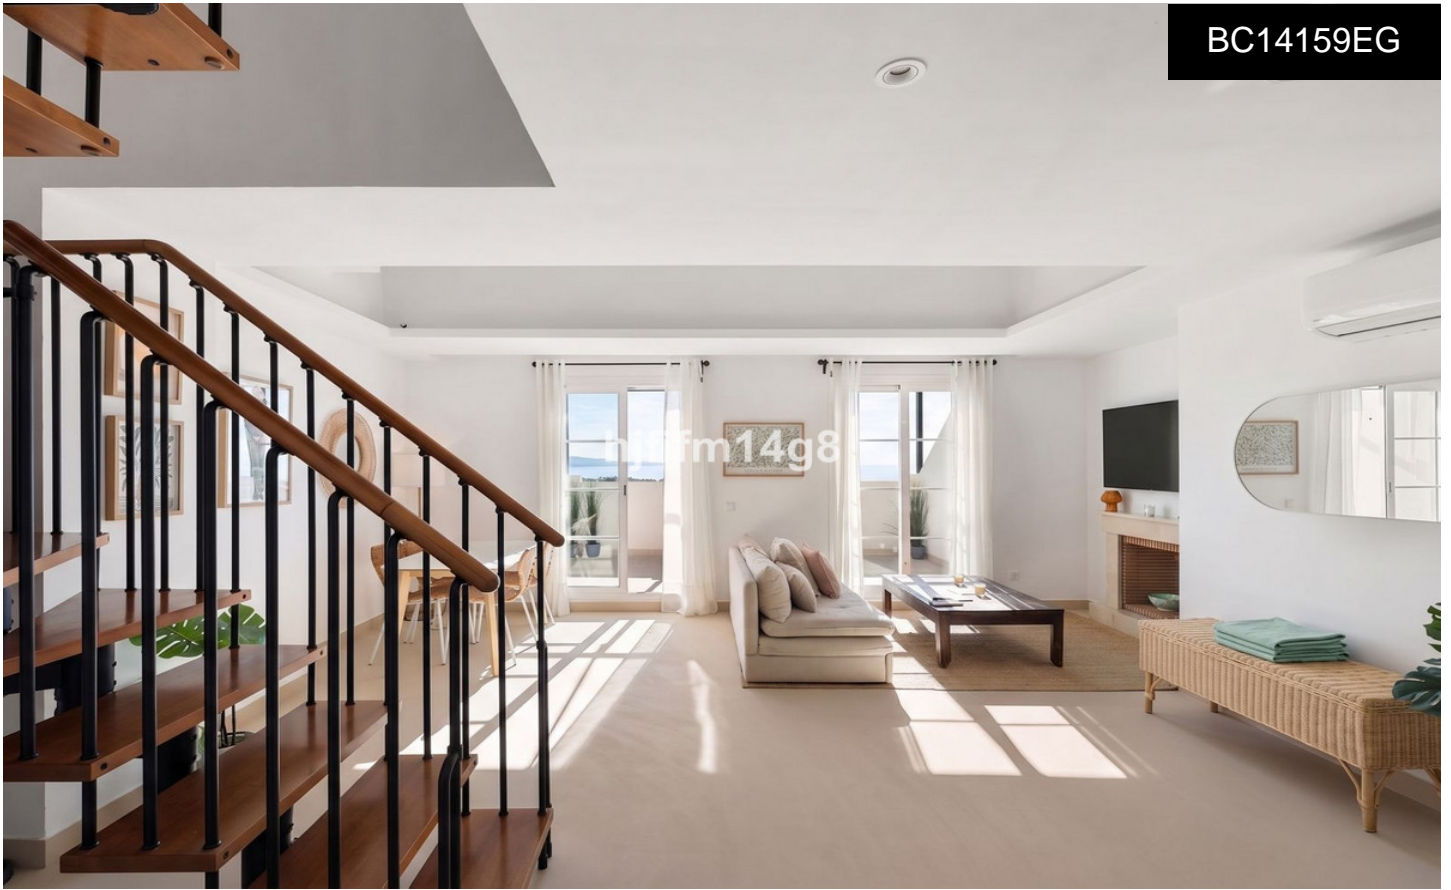

BC14159EG

## Apartment in Marbella

€595,000

2

2

96m<sup>2</sup>

N/A

N/A

Discover this bright and beautifully presented duplex penthouse in the sought-after Señorío de Aloha, located in the heart of Nueva Andalucía. Positioned on the top floor of a secure, well-maintained community, this property offers an exceptional blend of comfort, privacy, and breathtaking views across the Mediterranean and La Concha mountain.

The apartment features two spacious bedrooms and two modern bathrooms, complemented by a stylish living area designed for both relaxation and entertaining. Recently refurbished, the home presents a fresh, contemporary feel while retaining a warm and inviting atmosphere.