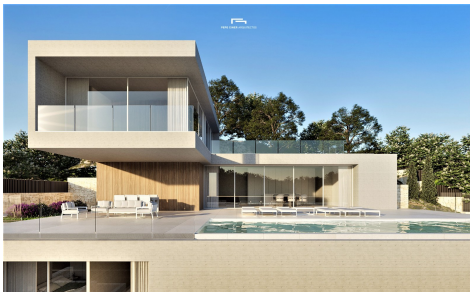

SM63098A

PEPE GINER ARQUITECTOS

Villa in Benissa

€2,750,000

4

4

548m²

964m²

N/A

•••

Project for a luxury villa to be built in the Montemar area of the Benissa coast with sea views and views to Peñón de Ifach.

This villa, with exposed paneled concrete finishes, has 4 floors that are connected with an elevator and an internal staircase. The ground floor has a large open living-dining-kitchen area and a toilet. The kitchen is fully equipped and it has a cooking island. Sliding doors at ceiling height give direct access to a spacious terrace and a pool. The upper floor has two bedrooms with en-suite bathrooms and a terrace.