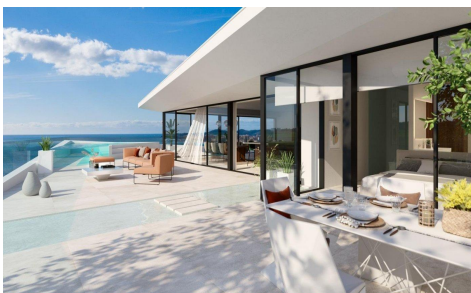

MLS35516N

Apartment in Fuengirola

€2,319,000

3

4

484m²

N/A

*** MAJESTIC AND SPACIOUS SKY VILLA WITH 236SQM TERRACE, 2 POOLS INCLUDED, WITH ALL ORIENTATIONS, WHICH SURROUNDS THE CORNER HOUSE, TO ENJOY SPECTACULAR PANORAMIC SEA VIEWS !!! *** THE MAXIMUM EXPRESSION OF LUXURY AND EXCLUSIVITY AT 200 METERS FROM THE BEACH !!! *** STORAGE AND 3 PARKING SPACES INCLUDED IN THE PRICE !!! Pininfarina Architecture has developed two interior design project, elevating this Sky Villa to the top of luxury and exclusivity. (** You can see the floorplan between the photographs and below are photos of both designs **). These design projects are not executed and may be applicable to all Sky Villas. It will be up to the owner...(Ask for More Details!)