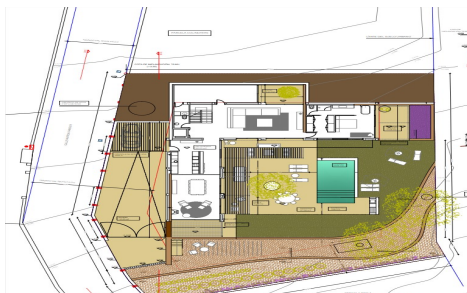

## Villa in Calpe

€2,450,000

4

5

675m<sup>2</sup>

1,079m<sup>2</sup>

This beautiful Mediterranean new build villa is located on a sloping plot of 1079 m<sup>2</sup> which coincides with an excellent south-east orientation and offers beautiful views of the sea and the Peñon de Ifach. The exceptional thing about this plot is that it borders rustic land, so we have a house on urban land with the feeling of living in a Mediterranean forest with sea views. The decision was made to move as little earth as possible and to blend the villa into the natural relief of the plot. The house is designed in an L-shape which frees up the maximum space within the plot. One wing has two floors,...(Ask for More Details!)