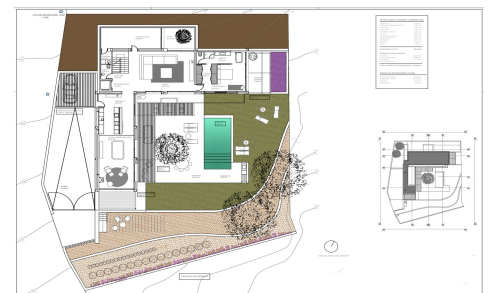

## Villa in Calpe

€2,450,000

4

5

675m<sup>2</sup>

1,079m<sup>2</sup>

This beautiful Mediterranean new build villa is located on a sloping plot of 1079 m<sup>2</sup> which coincides with an excellent south-east orientation and offers beautiful views of the sea and the Peñon de Ifach. The exceptional thing about this plot is that it borders rustic land, so we have a house on urban land with the feeling of living in a Mediterranean forest with sea views. The decision was made to move as little earth as possible and to blend the villa into the natural relief of the plot. The house is designed in an L-shape which frees up the maximum space within the plot. One wing has two floors,...(Ask for More Details!)