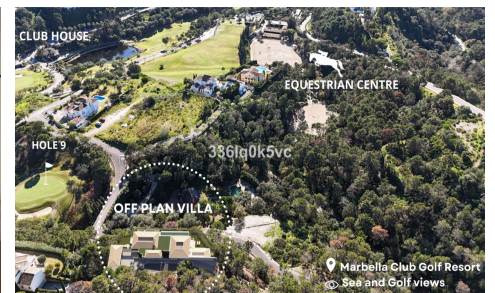

4

6

470m²

1,500m²

N/A

Exclusive Off-Plan Villa in Marbella Club Golf Resort

Discover an exceptional off-plan villa in the most tranquil enclave of the prestigious Marbella Club Golf Resort. This prime location offers a harmonious blend of luxury and nature, within walking distance to the equestrian centre, practice range, and the elegant Club House.

Set within a fully gated, highly secure community with 24-hour security, CCTV surveillance, and concierge service, this exclusive development ensures privacy and peace of mind. The resort boasts a private golf club, an outstanding equestrian centre, and a beautifully maintained urbanisation with low construction density, prioritising natural beauty and serenity.