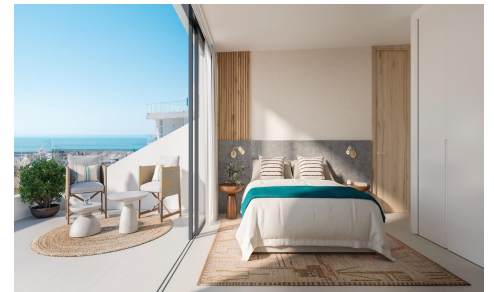

MLS39316E

Apartment in Benalmadena

€1,038,000

2

2

114m²

N/A

*** PENTHOUSE WITH BEAUTIFUL VIEWS OF THE SEA AND THE BAY OF PUERTO MARINA. A GEM !!! *** LUXURY LIVING BY THE SEA. YOUR GATEWAY TO COASTAL PARADISE OF PUERTO MARINA !!! Looking for your dream home by the stunning Costa del Sol?. Look no further!. An unparalleled opportunity to indulge in luxurious coastal living just a few steps from the Benalmadena Harbour. Located in the middle of the vibrant center of Benalmádena and next to its picturesque port, Puerto Marina, this new development offers the perfect mix of city and seaside luxury. A distinguished project that will house 33 apartments with one, two and three bedrooms, where elegance...(Ask for More Details!)