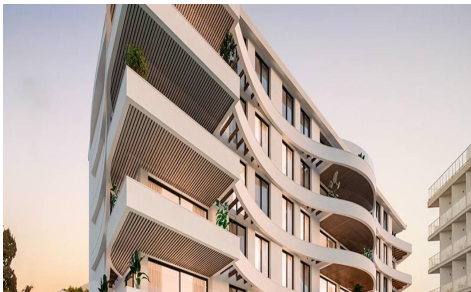

MLS39316E

Apartment in Benalmadena

€1,038,000

2

2

114m²

N/A

*** PENTHOUSE WITH BEAUTIFUL VIEWS OF THE SEA AND THE BAY OF PUERTO MARINA. A GEM !!! *** LUXURY LIVING BY THE SEA. YOUR GATEWAY TO COASTAL PARADISE OF PUERTO MARINA !!! Looking for your dream home by the stunning Costa del Sol?. Look no further!. An unparalleled opportunity to indulge in luxurious coastal living just a few steps from the Benalmadena Harbour. Located in the middle of the vibrant center of Benalmádena and next to its picturesque port, Puerto Marina, this new development offers the perfect mix of city and seaside luxury. A distinguished project that will house 33 apartments with one, two and three bedrooms, where elegance...(Ask for More Details!)