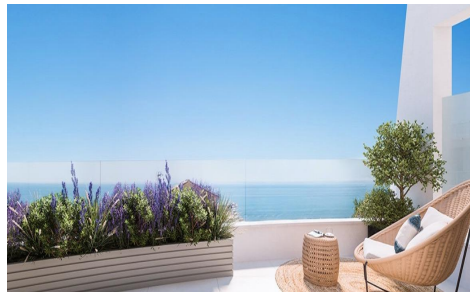

MLS39316E

Apartment in Benalmadena

€1,038,000

2

2

114m²

N/A

*** PENTHOUSE WITH BEAUTIFUL VIEWS OF THE SEA AND THE BAY OF PUERTO MARINA. A GEM !!! *** LUXURY LIVING BY THE SEA. YOUR GATEWAY TO COASTAL PARADISE OF PUERTO MARINA !!! Looking for your dream home by the stunning Costa del Sol?. Look no further!. An unparalleled opportunity to indulge in luxurious coastal living just a few steps from the Benalmadena Harbour. Located in the middle of the vibrant center of Benalmádena and next to its picturesque port, Puerto Marina, this new development offers the perfect mix of city and seaside luxury. A distinguished project that will house 33 apartments with one, two and three bedrooms, where elegance...(Ask for More Details!)