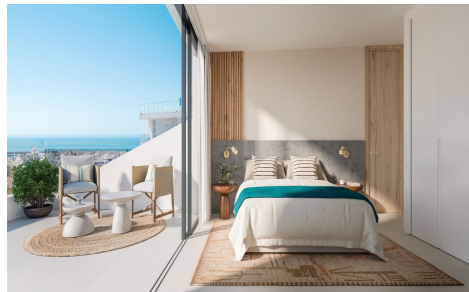

MLS61531Y

Apartment in Benalmadena

€805,000

2

2

110m²

N/A

*** LUXURY LIVING BY THE SEA. YOUR GATEWAY TO COASTAL PARADISE OF PUERTO MARINA !!! Looking for your dream home by the stunning Costa del Sol?. Look no further!. An unparalleled opportunity to indulge in luxurious coastal living just a few steps from the Benalmadena Harbour. Located in the middle of the vibrant center of Benalmádena and next to its picturesque port, Puerto Marina, this new development offers the perfect mix of city and seaside luxury. A distinguished project that will house 33 apartments with one, two and three bedrooms, where elegance blends with the horizon. 33 Apartments with 1, 2 and 3 bedrooms. Spectacular panoramic views of the...(Ask for More Details!)