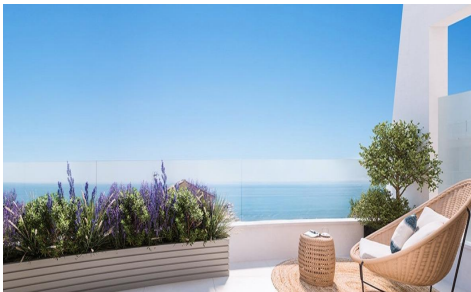

MLS61531Y

Apartment in Benalmadena

€805,000

2

2

110m²

N/A

*** LUXURY LIVING BY THE SEA. YOUR GATEWAY TO COASTAL PARADISE OF PUERTO MARINA !!! Looking for your dream home by the stunning Costa del Sol?. Look no further!. An unparalleled opportunity to indulge in luxurious coastal living just a few steps from the Benalmadena Harbour. Located in the middle of the vibrant center of Benalmádena and next to its picturesque port, Puerto Marina, this new development offers the perfect mix of city and seaside luxury. A distinguished project that will house 33 apartments with one, two and three bedrooms, where elegance blends with the horizon. 33 Apartments with 1, 2 and 3 bedrooms. Spectacular panoramic views of the...(Ask for More Details!)