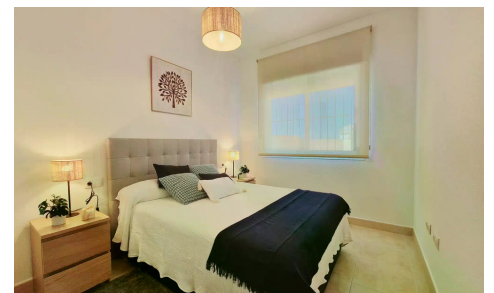

## Villa in Lorca

€375,000

3

2

112m<sup>2</sup>

555m<sup>2</sup>

N/A

This is a newly built residential complex with 354 homes planned. Of the first 50 detached villas that have been built, only 7 are still available, but we can still offer you 3 models in different colors. The Villa Lavanda model is a marvelous independent villa, all on one floor of 112.21 m<sup>2</sup> built. High ceiling with 3 high windows (look at the photos) in the living room (our clients say it's got "a Flow" whatever that means!). Plots for this model vary in size from 553.64 to 555.06 m<sup>2</sup>, and so do the prices.