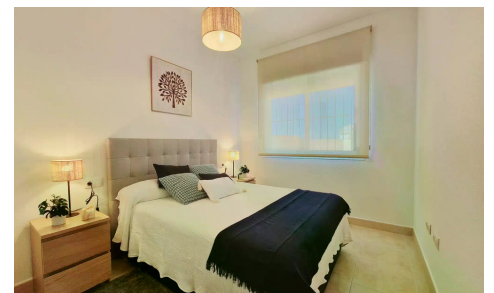

3

3

141m²

580m²

N/A

This is a newly built residential complex with 354 homes planned. Of the first 50 detached villas that have been built, only 7 are still available, but we can still offer you 3 models in different colors. The Villa Lavanda model is a marvelous independent villa, all on one floor of 112.21 m² built. High ceiling with 3 high windows (look at the photos) in the living room (our clients say it's got "a Flow" whatever that means!). Plots for this model vary in size from 553.64 to 555.06 m², and so do the prices.

If you prefer something bigger, we have two other models, Iris and Violeta, with two floors. The Villa...(Ask for More Details!)