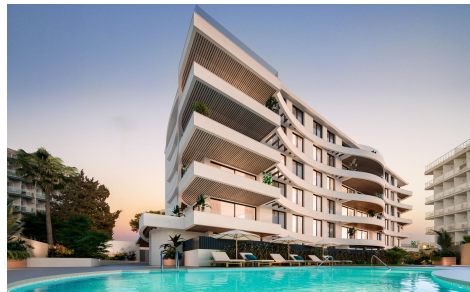

MLS88051F

Apartment in Benalmadena

€704,000

3

2

152m²

N/A

*** LUXURY LIVING BY THE SEA. YOUR GATEWAY TO COASTAL PARADISE OF PUERTO MARINA !!! Looking for your dream home by the stunning Costa del Sol?. Look no further!. An unparalleled opportunity to indulge in luxurious coastal living just a few steps from the Benalmadena Harbour. Located in the middle of the vibrant center of Benalmádena and next to its picturesque port, Puerto Marina, this new development offers the perfect mix of city and seaside luxury. A distinguished project that will house 33 apartments with one, two and three bedrooms, where elegance blends with the horizon. 33 Apartments with 1, 2 and 3 bedrooms. Spectacular panoramic views of the...(Ask for More Details!)