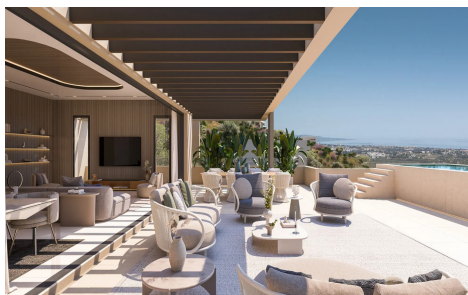

## Apartment in Benahavis

€2,550,000

5

5

337m<sup>2</sup>

N/A

N/A

Positioned in an idyllic setting near Marbella, these sky villas represent the newest chapter. This innovative development merges the spaciousness of a traditional villa with the convenience and security often found in high-end apartment residences. Each property has been carefully crafted to maximise privacy, providing sweeping sea views from expansive terraces and light-filled interiors. Whether you desire a serene sanctuary or a stylish venue for entertaining, the sky villas promise modern luxury in a truly privileged setting.

### EXCLUSIVE DESIGN AND LAYOUTS

The sky villas at this project form part of six boutique buildings, each strategically oriented to capture