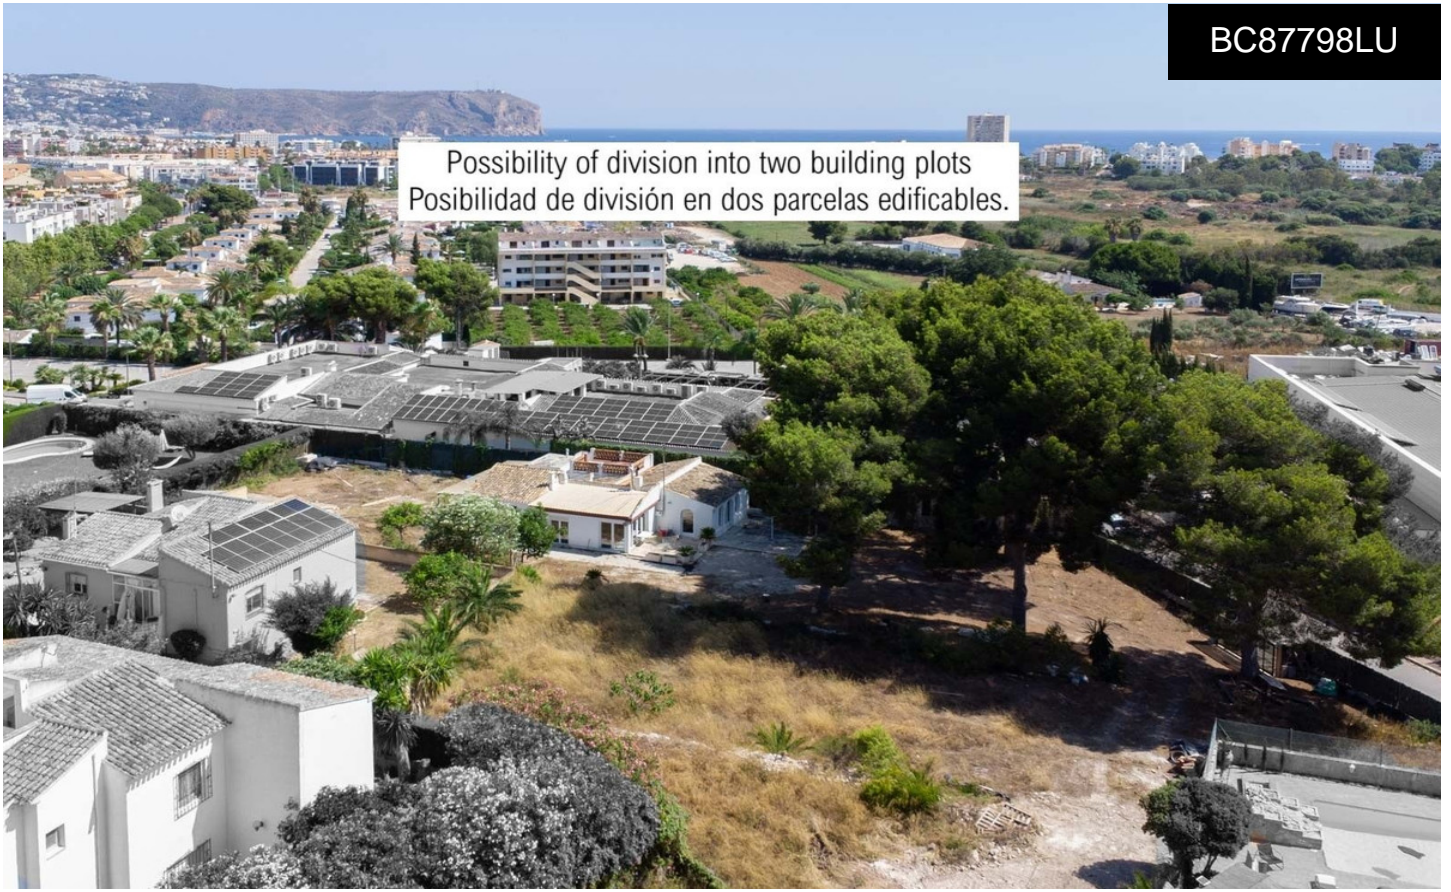

BC87798LU

Possibility of division into two building plots
Posibilidad de división en dos parcelas edificables.

Villa in Jávea - Xabia

€850,000

3

2

152m²

2,600m²

N/A

Plot of 2,600 m² with a house and the possibility of dividing it into two buildable plots

This plot is located only a short distance from the sandy beach of Jávea and offers an excellent investment opportunity. The plot can be perfectly divided into two independent buildable plots of approximately 1,300 m² each, suitable for building two luxury villas.

Currently, the plot contains a single-story villa with a built area of 152 m². The property features a living room with an open kitchen, a second living-dining room with a closed kitchen, three bedrooms, two bathrooms, and a patio with a storage room.

This plot is within walking distance of the sandy beach of...(Ask for More Details!)