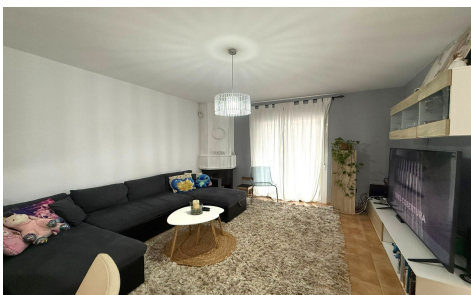

3

2

115m²

N/A

N/A

CHARMING TOWNHOUSE IN MANILVA PUEBLO

Where tranquility meets comfort and the Mediterranean lifestyle.

From the best agency in the world, we present this magnificent townhouse in Manilva Pueblo, a property designed to enjoy every corner, both indoors and outdoors.

PRIVATE OUTDOOR SPACE

The property features a 24 m² patio, perfect for outdoor dining, relaxing moments, or creating your own private retreat.

LIVING ROOM WITH FIREPLACE