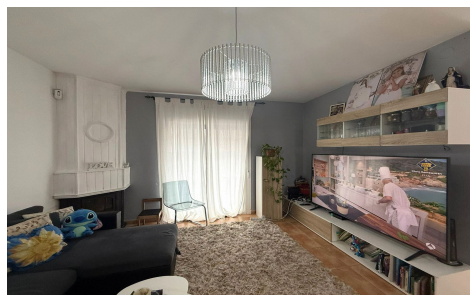

3

2

115m²

N/A

N/A

CHARMING TOWNHOUSE IN MANILVA PUEBLO

Where tranquility meets comfort and the Mediterranean lifestyle.

From the best agency in the world, we present this magnificent townhouse in Manilva Pueblo, a property designed to enjoy every corner, both indoors and outdoors.

PRIVATE OUTDOOR SPACE

The property features a 24 m² patio, perfect for outdoor dining, relaxing moments, or creating your own private retreat.

LIVING ROOM WITH FIREPLACE