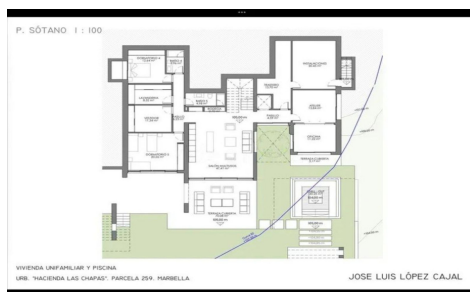

BC177220T

Land a Plots in Marbella **€1,000,000**

0

0

690m²

1,990m²

N/A

Residential Plot, Las Chapas, Costa del Sol.

Garden/Plot 1990 m².

Setting : Beachside, Urbanisation.

Orientation : South.

Pool : Room For Pool.

Parking : More Than One.