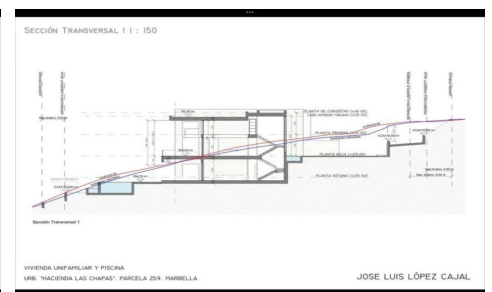

BC177220T

Land a Plots in Marbella **€1,000,000**

0

0

690m²

1,990m²

N/A

Residential Plot, Las Chapas, Costa del Sol.

Garden/Plot 1990 m².

Setting : Beachside, Urbanisation.

Orientation : South.

Pool : Room For Pool.

Parking : More Than One.