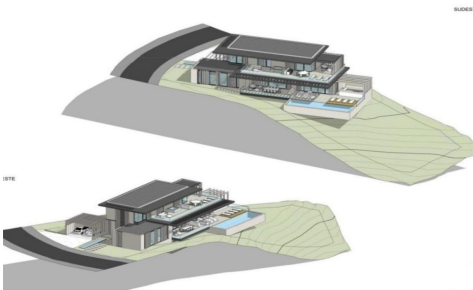

Land a Plots in Marbella

€510,000

0

0

N/A

1,516m²

N/A

Residential Plot, Elviria, Costa del Sol.

Garden/Plot 1516 m².

Setting : Close To Golf, Close To Schools, Urbanisation.

Orientation : South.

Pool : Room For Pool.

Views : Sea, Golf.

Garden : Private.

Category : Resale.