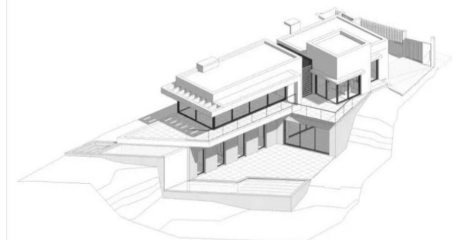

Land a Plots in Estepona

€275,000

0

0

N/A

627m²

N/A

Residential Plot, Valle Romano, Costa del Sol.

Garden/Plot 627 m².

Setting : Frontline Golf, Close To Golf, Close To Schools, Urbanisation.

Orientation : South, South West.

Condition : Excellent.

Pool : Room For Pool.

Views : Sea, Golf.

Garden : Private.