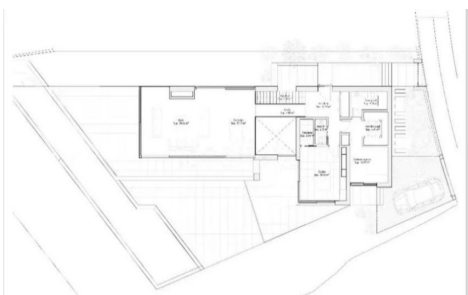

Land a Plots in Estepona

€275,000

0

0

N/A

627m²

N/A

Residential Plot, Valle Romano, Costa del Sol.

Garden/Plot 627 m².

Setting : Frontline Golf, Close To Golf, Close To Schools, Urbanisation.

Orientation : South, South West.

Condition : Excellent.

Pool : Room For Pool.

Views : Sea, Golf.

Garden : Private.