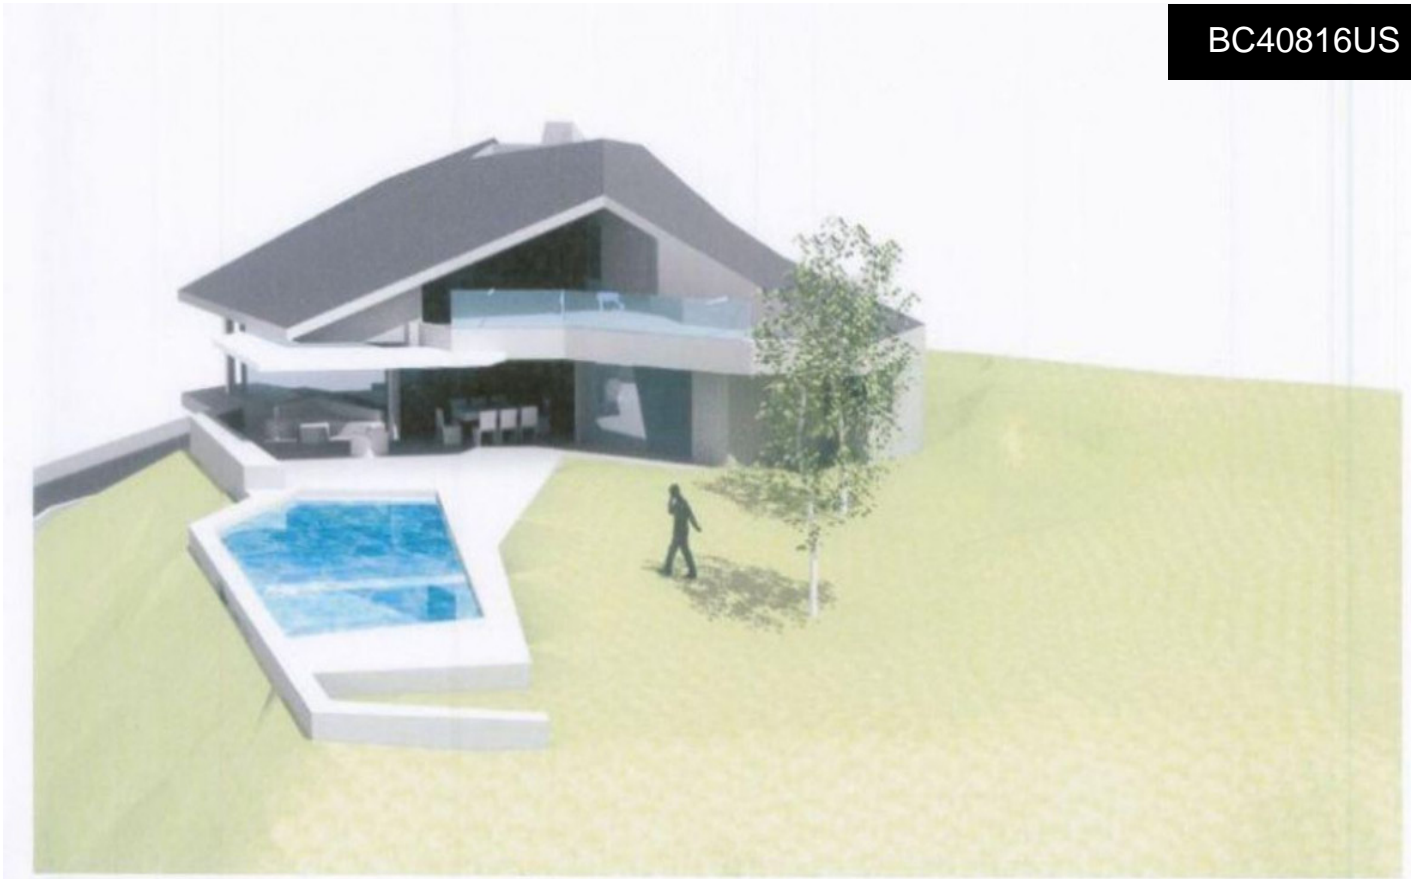

BC40816US

Land a Plots in Marbella

€495,000

0

0

N/A

1,500m²

N/A

Land, Elviria, Costa del Sol.

Garden/Plot 1500 m².

Setting : Close To Golf, Close To Schools.

Orientation : South.

Pool : Room For Pool.

Views : Panoramic.

Garden : Private.