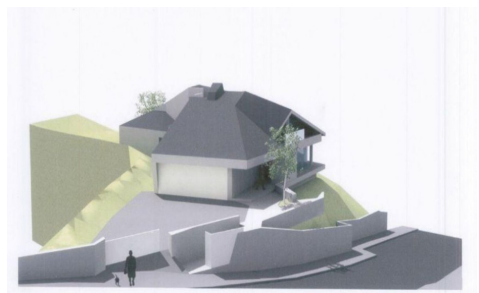

Land a Plots in Marbella

€495,000

0

0

N/A

1,500m²

N/A

Land, Elviria, Costa del Sol.

Garden/Plot 1500 m².

Setting : Close To Golf, Close To Schools.

Orientation : South.

Pool : Room For Pool.

Views : Panoramic.

Garden : Private.