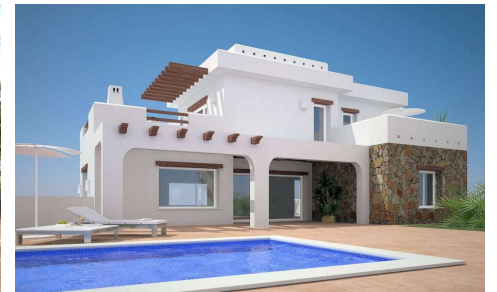

0

0

809m²

809m²

N/A

This 809m² building plot is situated in a prestigious urbanisation on the outskirts of Moraira. Fairly level plot with views of the surrounding countryside and within easy walking distance of Moraira and its beaches. The plot has good, easy access from the road. Some examples of artists impressions shown. Feel free to contact us for a no obligation building quote.