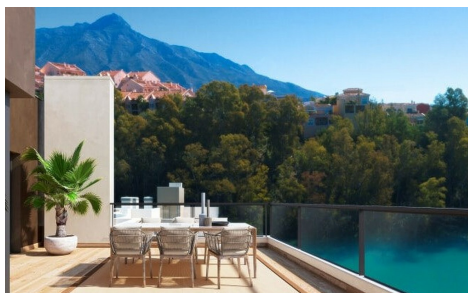

3

2

118m²

N/A

** Last Penthouse Available - Key Ready **

A private modern residential complex in the heart of the Golf Valley, Nueva Andalucía, just 5 kilometres from Puerto Banús.

This new residential complex comprises 98 apartments distributed throughout several three storey buildings in contemporary Mediterranean style.

The 2 and 3 bedroom apartments and the wonderful penthouses and duplex homes are surrounded by carefully landscaped gardens and four communal pools.

The project has been designed to ensure that all of the homes enjoy impressive panoramic views