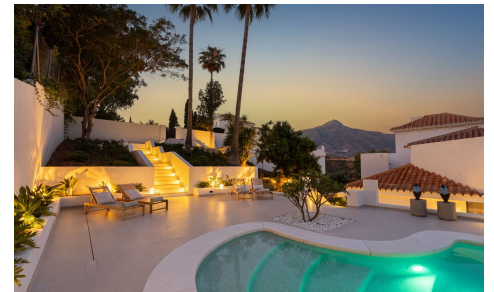

5

5

444m²

1,950m²

N/A

Exclusive Villa with Panoramic Views in the Heart of Nueva Andalucía

This majestic villa, nestled in the prestigious heart of Nueva Andalucía, embodies a lifestyle of unmatched elegance, comfort, and sophistication. With breathtaking views of Puerto Banús, the shimmering Mediterranean Sea, and the iconic La Concha mountain, this exceptional residence offers a panoramic setting that feels like a living postcard every day.

The villa boasts five spacious bedrooms and five stylish bathrooms, thoughtfully designed to combine luxury, privacy, and openness. Upon arrival, a grand driveway welcomes you, offering space for three to five vehicles. To the side, a discreet storage area provides the perfect place for