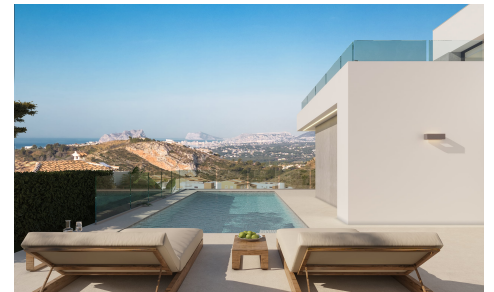

SM85820K

Villa in Benitachell

€1,590,000

3

3

165m²

963m²

Villa Bianca, situated on plot 74 of Residencial Magnolias in Cumbre del Sol, stands out for its contemporary architecture, spacious interiors, and orientation towards the Mediterranean Sea. This exclusive development combines modern design, practicality, and sweeping horizon views, providing a lifestyle full of comfort and elegance.;

Villa Bianca is built on two floors and a basement. The main floor is the heart of the house: an open space where the kitchen, dining area, and living room merge, all with direct access to the terrace and infinity pool. This level also includes an en-suite bedroom and a guest WC. Upstairs are two generous bedrooms with en-suite bathrooms and access to a large...(Ask for More Details!)