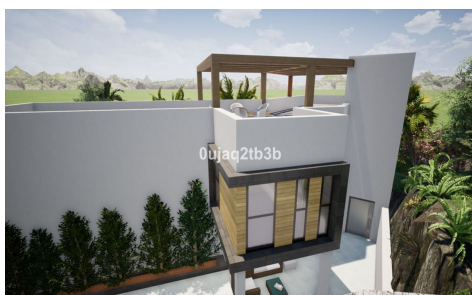

Land a Plots in Marbella

€555,000

0

0

N/A

1,704m²

N/A

Magnificent plot in a great location and walking distance to Sports center, commercial center, services and amenities. There is a project to build a very large house taking advantage of the slope in the plot. South-West oriented. El Rosario is a consolidated residential area with high demand for plots and properties.