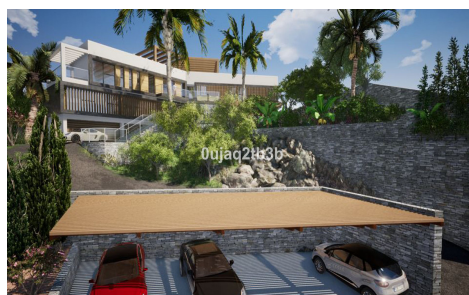

Land a Plots in Marbella

€555,000

0

0

N/A

1,704m²

N/A

Magnificent plot in a great location and walking distance to Sports center, commercial center, services and amenities. There is a project to build a very large house taking advantage of the slope in the plot. South-West oriented. El Rosario is a consolidated residential area with high demand for plots and properties.