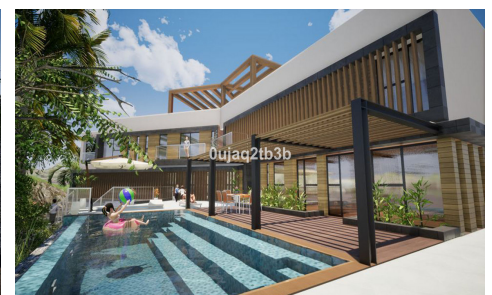

Land a Plots in Marbella

€555,000

0

0

N/A

1,704m²

N/A

Magnificent plot in a great location and walking distance to Sports center, commercial center, services and amenities. There is a project to build a very large house taking advantage of the slope in the plot. South-West oriented. El Rosario is a consolidated residential area with high demand for plots and properties.