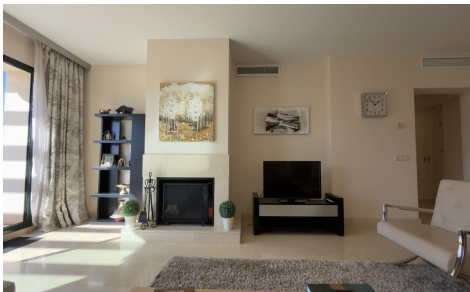

## Apartment in Benahavis

€1,200,000

3

4

194m<sup>2</sup>

N/A

N/A

This exceptional duplex penthouse is located within an exclusive residential community, set in the heart of the El Higueral Golf Course. Surrounded by over 50,000 m<sup>2</sup> of beautifully landscaped communal gardens, the property offers a refined lifestyle defined by privacy, comfort, and natural surroundings.

The secure, gated development provides outstanding resort-style amenities, including five outdoor swimming pools, an indoor heated pool, a fully equipped gym, and spa. Ideally positioned, the property benefits from easy access to everyday amenities, supermarkets, and several renowned golf courses, as well as excellent connections to the coast and nearby towns Benahavis and San Pedro