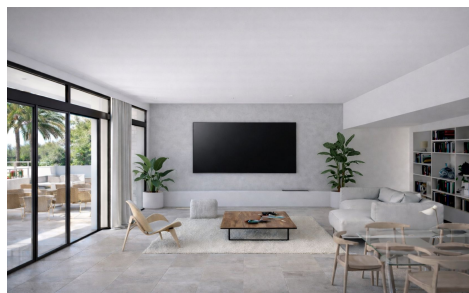

## Villa in Benitachell

€1,575,000

4

3

280m<sup>2</sup>

890m<sup>2</sup>

Luxury villa development for sale in Benitachell, Cumbre del Sol. 4 bedrooms, sea views, large swimming pool and close to Lady Elizabeth School.

### Description

The villa is spread over two levels and has a practical layout. On the main floor, there is a spacious living and dining room with an open-plan kitchen, featuring a breakfast bar and utility room. The